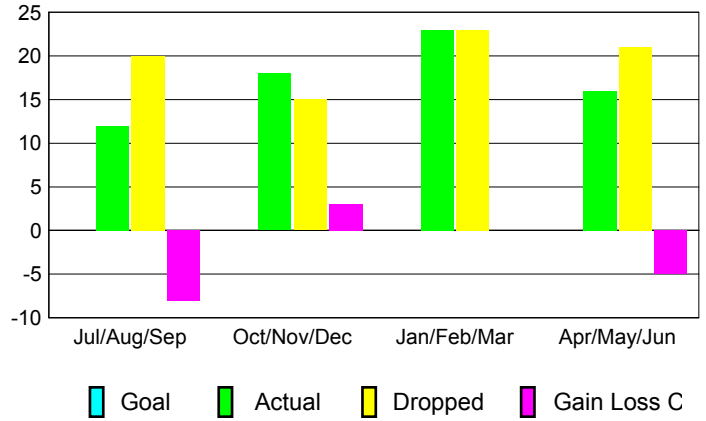

Membership Results 2012-2013
Goal, New, Dropped, Gain/Loss